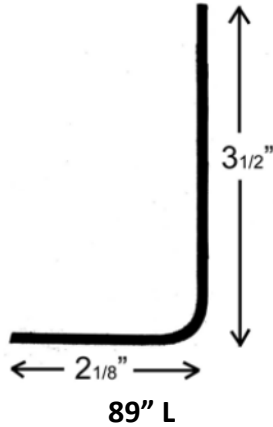

SUPREME

2010MINI – Mini Front Corner Post

Interchanges with: Supreme 002010602012, 002010602013, 002010602014, 002010602015