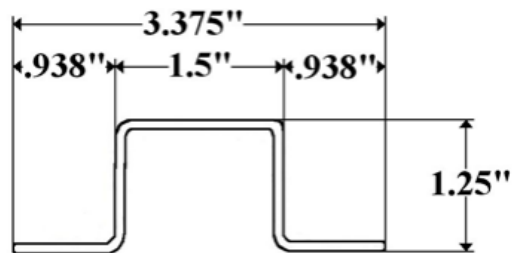

SUPREME

SU4-LH & RH – Rear Corner Post

Interchanges with: Supreme 015553472 (LH)
& 015553473 (RH)

CGS-INNER – Rear Corner Inner Gusset

Interchanges with: Supreme 015500119

CGS-OUTTER – Rear Corner Outer Gusset

Interchanges with: Supreme 019003

2050/91 & 97 – Starter Roof Bow

*** OBSOLETE: Superseded by 2091 & 2097 ***

2091/2097 – Starter Roof Bow

*** Available in 91" and 97" lengths ***

Interchanges with: 015536935 (91")
& 015536937 (97")

232-2D / 2E / NH – Z-Post

Holes punched on 3" centers

*** Available in 96", 108", & 108" no holes ***

Interchanges with: Supreme 015554760A (96")
& 015201010 (108") & 015201008 (108" no holes)