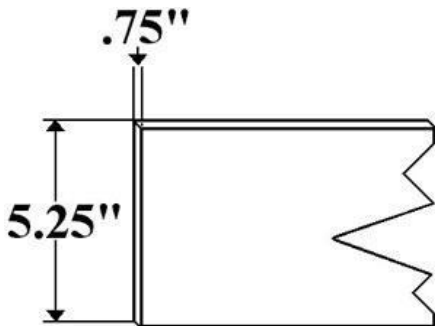

SUPREME

521-1C / 1D / 1E – Roof Bow

*** Available in 74.56", 91", & 97" lengths ***

Interchanges with: Supreme 015001003A (74.56")
& 015084002 (91") & 015084003 (97")

AB – Wooden Apitong Base

*** Available in 16', 18', 26' & Per foot lengths ***