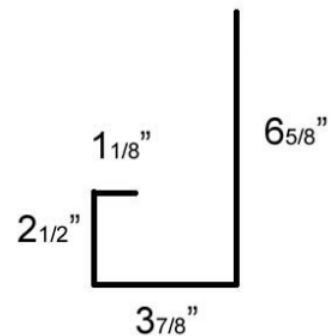

SU4 – Mini Rear Corner Post (Steel)

*** Available in 96" and 110" lengths ***

Interchanges with: Supreme 015520938
& 015538489 (110")