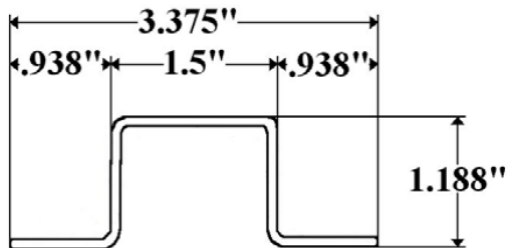

S2022 – Roof Bow (Reefer Body)

*** Available in 102" & 108" lengths ***

Interchanges with: Supreme 015006057 (102") & 015514735 (108")