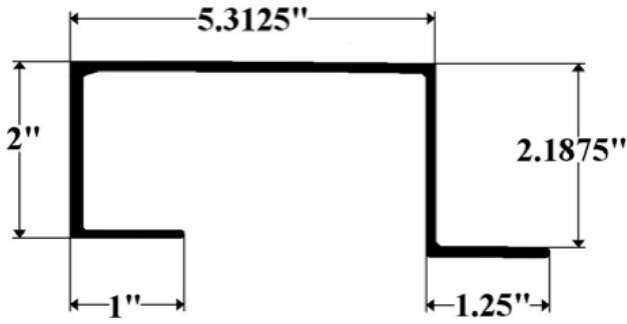

S2022 – Roof Bow (Reefer Body)

*** Available in 102" & 108" lengths ***

Interchanges with: Supreme 015006057 (102") & 015514735 (108")

SUPREME

SU1 – Rear Header

96" L

Interchanges with: Supreme 015088014
& 015091440