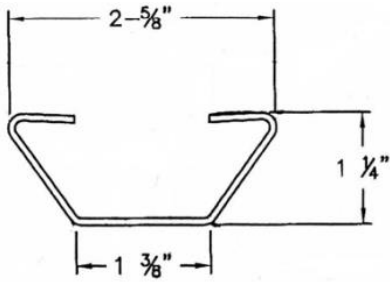

*** Available in 91" and 97" lengths ***

Interchanges with: 015536935 (91")
& 015536937 (97")

232-2D / 2E / NH – Z-Post

Holes punched on 3" centers

*** Available in 96", 108", & 108" no holes ***

Interchanges with: Supreme 015554760A (96")
& 015201010 (108") & 015201008 (108" no holes)

SUPREME

521-1C / 1D / 1E – Roof Bow

*** Available in 74.56", 91", & 97" lengths ***

Interchanges with: Supreme 015001003A (74.56")
& 015084002 (91") & 015084003 (97")

AB – Wooden Apitong Base

*** Available in 16', 18', 26' & Per foot lengths ***