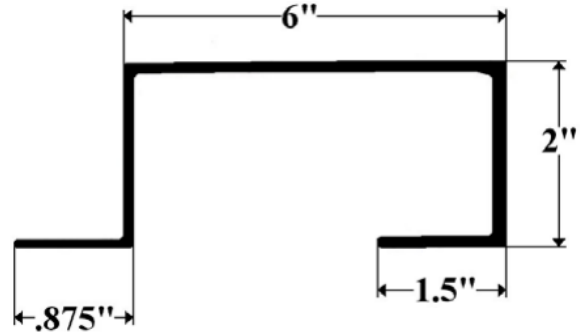

SU2 – Rear Header

96" L

Interchanges with: Supreme 015510285