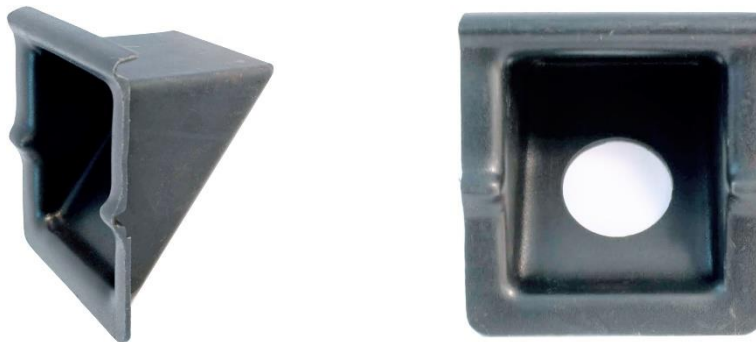

Interchanges with: Supreme 139830 & 139838

SUPREME

139840 – Fiberglass Cap (Silver)

***** Fits 96" body (Ryder/Budget new for 2002) *****

Interchanges with: Supreme 139840

FF/SUP/GM-ISUZU – Fuel Filler Neck Housing