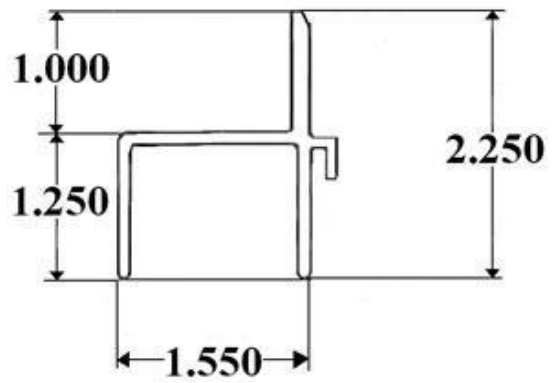

02020 – Vertical/Horizontal Connector

VA or IA

Interchanges with: Supreme 002041001