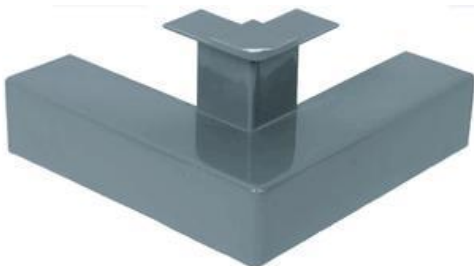

FP2222 – Rear Corner Cap