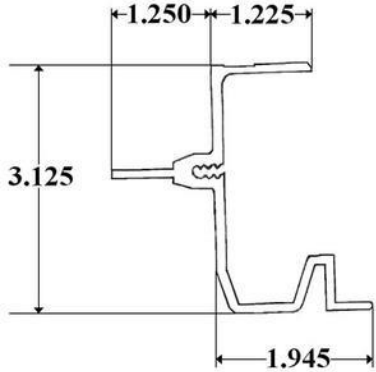

SUPREME BODY PARTS QUICK REFERENCE GUIDE

Parts & Service, Inc.

563 Cortlandt Street – Belleville, NJ 07109

(800) 645-4344 – www.fleetpartsonline.com

SUPREME

2002 – Upper Top Rail (VA or IA)

Lower → Use Universal Rail (UR)

*** Available in 8', 28', 32' & Per foot lengths ***

2002F – Top Rail (VF or IF)

*** Available in 8', 16', 28' & Per foot lengths ***

UR – Universal Rail

Lower of 2-pc top rail for aluminum body

*** Available in 8', 16', 24', 26', 28', 32' & Per foot lengths ***

2003 – Bottom Rail (VA or IA)

*** Available in 8', 24', 28' & Per foot lengths ***

2003F – Bottom Rail (VF or IF)

*** Available in 8', 16', 24', 28' & Per foot lengths ***

2004F – Bottom Rail (VF or IF)

*** Available in 16', 24', 28' & Per foot lengths ***