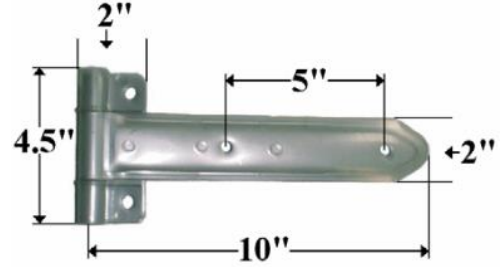

2310 – Hinge

*** Available in powder coat grey/white & stainless steel ***

Interchanges with: Supreme 042843 (grey), 042819 (white), 042864 (stainless)