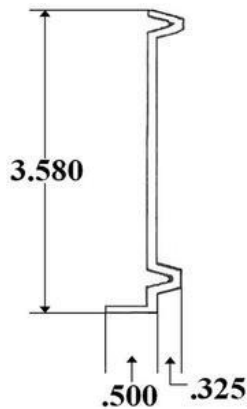

SUPREME BODY PARTS QUICK REFERENCE GUIDE

Parts & Service, Inc.

563 Cortlandt Street – Belleville, NJ 07109

(800) 645-4344 – www.fleetpartsonline.com

SUPREME

2002 – Upper Top Rail (VA or IA)

Lower → Use Universal Rail (UR)

*** Available in 8', 28', 32' & Per foot lengths ***

2002F – Top Rail (VF or IF)

*** Available in 8', 16', 28' & Per foot lengths ***

UR – Universal Rail

Lower of 2-pc top rail for aluminum body

*** Available in 8', 16', 24', 26', 28', 32' & Per foot lengths ***

2003 – Bottom Rail (VA or IA)

*** Available in 8', 24', 28' & Per foot lengths ***

2003F – Bottom Rail (VF or IF)

*** Available in 8', 16', 24', 28' & Per foot lengths ***

2004F – Bottom Rail (VF or IF)

*** Available in 16', 24', 28' & Per foot lengths ***

2009 – Upper Top Rail

Aluminum Body (New style)

Interchanges with: Supreme 002080920002 & 002080920003

2009F – Top Rail (VF or IF)

*** Available in 8', 16', 18', 28', 32' & Per foot lengths ***

Interchanges with: Supreme 00207657000