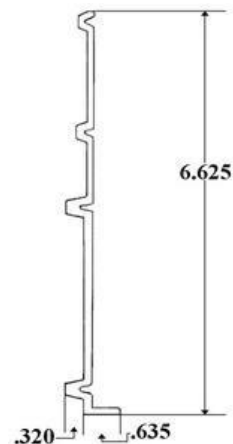

*** Available in 8', 28', 32' & Per foot lengths ***

2002F – Top Rail (VF or IF)

*** Available in 8', 16', 28' & Per foot lengths ***

UR – Universal Rail

Lower of 2-pc top rail for aluminum body

*** Available in 8', 16', 24', 26', 28', 32' & Per foot lengths ***

2003 – Bottom Rail (VA or IA)

*** Available in 8', 24', 28' & Per foot lengths ***

2003F – Bottom Rail (VF or IF)

*** Available in 8', 16', 24', 28' & Per foot lengths ***

2004F – Bottom Rail (VF or IF)

*** Available in 16', 24', 28' & Per foot lengths ***

2009 – Upper Top Rail

Aluminum Body (New style)

Interchanges with: Supreme 002080920002 & 002080920003

2009F – Top Rail (VF or IF)

*** Available in 8', 16', 18', 28', 32' & Per foot lengths ***

Interchanges with: Supreme 00207657000