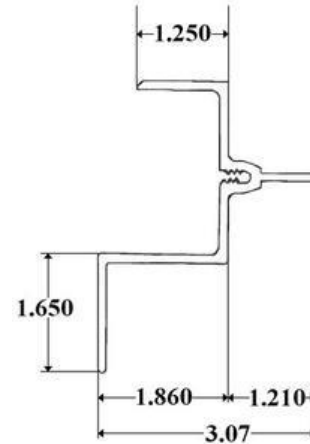

SUPREME BODY PARTS QUICK REFERENCE GUIDE

Parts & Service, Inc.

563 Cortlandt Street – Belleville, NJ 07109

(800) 645-4344 – www.fleetpartsonline.com

SUPREME

2002 – Upper Top Rail (VA or IA)

Lower → Use Universal Rail (UR)

*** Available in 8', 28', 32' & Per foot lengths ***

2002F – Top Rail (VF or IF)

*** Available in 8', 16', 28' & Per foot lengths ***

UR – Universal Rail

Lower of 2-pc top rail for aluminum body

*** Available in 8', 16', 24', 26', 28', 32' & Per foot lengths ***

2003 – Bottom Rail (VA or IA)

*** Available in 8', 24', 28' & Per foot lengths ***

2003F – Bottom Rail (VF or IF)

*** Available in 8', 16', 24', 28' & Per foot lengths ***

2004F – Bottom Rail (VF or IF)

*** Available in 16', 24', 28' & Per foot lengths ***