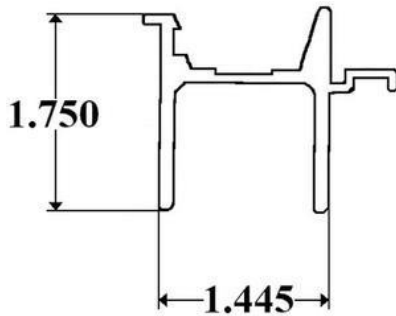

SUPREME BODY PARTS QUICK REFERENCE GUIDE

Parts & Service, Inc.

563 Cortlandt Street – Belleville, NJ 07109

(800) 645-4344 – www.fleetpartsonline.com

SUPREME

2002 – Upper Top Rail (VA or IA)

Lower → Use Universal Rail (UR)

*** Available in 8', 28', 32' & Per foot lengths ***

2002F – Top Rail (VF or IF)

*** Available in 8', 16', 28' & Per foot lengths ***

UR – Universal Rail

Lower of 2-pc top rail for aluminum body

*** Available in 8', 16', 24', 26', 28', 32' & Per foot lengths ***

2003 – Bottom Rail (VA or IA)

*** Available in 8', 24', 28' & Per foot lengths ***

2003F – Bottom Rail (VF or IF)

*** Available in 8', 16', 24', 28' & Per foot lengths ***

2004F – Bottom Rail (VF or IF)

*** Available in 16', 24', 28' & Per foot lengths ***