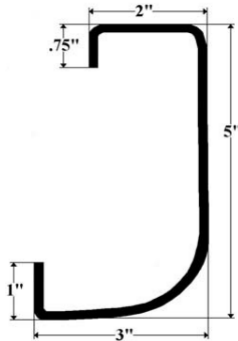

SU3 – Rear Corner Post

*** Available in 96" and 108" lengths ***

Interchanges with: Supreme 015154004
& 015154009 (108")