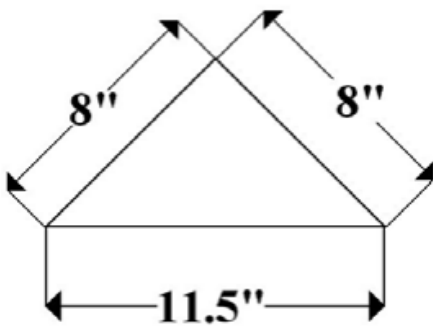

Interchanges with: Supreme 019003

2050/91 & 97 – Starter Roof Bow