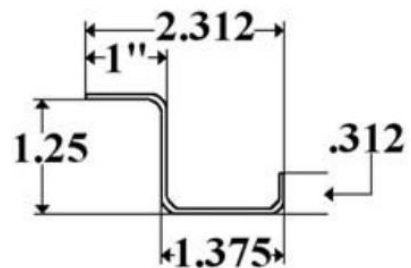

*** Available in 91" and 97" lengths ***

Interchanges with: 015536935 (91")
& 015536937 (97")

232-2D / 2E / NH – Z-Post

Holes punched on 3" centers

*** Available in 96", 108", & 108" no holes ***

Interchanges with: Supreme 015554760A (96")
& 015201010 (108") & 015201008 (108" no holes)