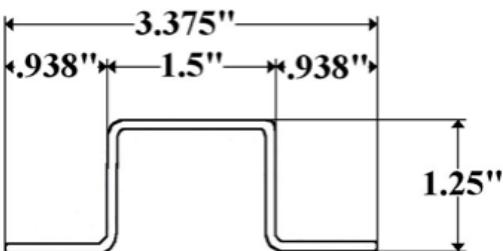

*** Available in 91" and 97" lengths ***

Interchanges with: 015536935 (91")
& 015536937 (97")

232-2D / 2E / NH – Z-Post

Holes punched on 3" centers

*** Available in 96", 108", & 108" no holes ***

Interchanges with: Supreme 015554760A (96")
& 015201010 (108") & 015201008 (108" no holes)