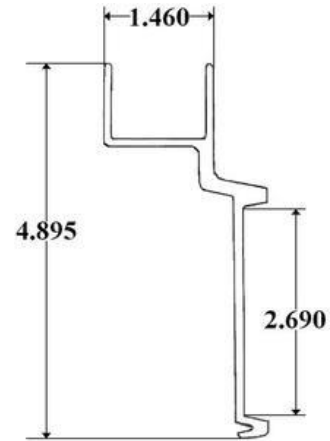

*** Available in 8', 28', 32' & Per foot lengths ***

2002F – Top Rail (VF or IF)

*** Available in 8', 16', 28' & Per foot lengths ***

UR – Universal Rail

Lower of 2-pc top rail for aluminum body

*** Available in 8', 16', 24', 26', 28', 32' & Per foot lengths ***

2003 – Bottom Rail (VA or IA)

*** Available in 8', 24', 28' & Per foot lengths ***

2003F – Bottom Rail (VF or IF)

*** Available in 8', 16', 24', 28' & Per foot lengths ***

2004F – Bottom Rail (VF or IF)

*** Available in 16', 24', 28' & Per foot lengths ***