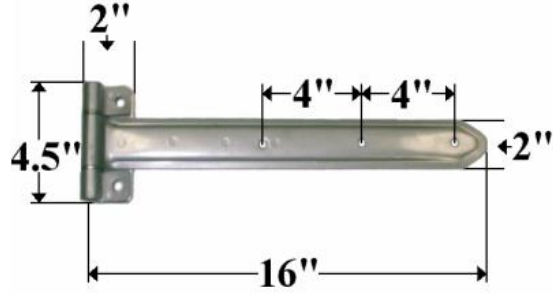

SUPREME

2316 – Hinge

*** Available in powder coat grey/white & stainless steel ***

Interchanges with: Supreme 042455/042008G (grey), 042008W (white), 0420080 (stainless)