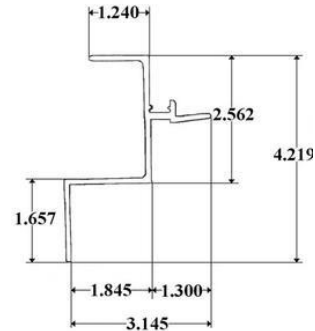

2009F – Top Rail (VF or IF)

*** Available in 8', 16', 18', 28', 32' & Per foot lengths ***

Interchanges with: Supreme 00207657000