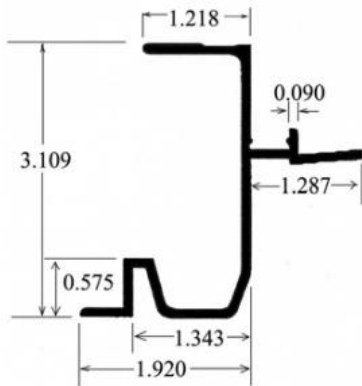

2003 – Bottom Rail (VA or IA)

*** Available in 8', 24', 28' & Per foot lengths ***

2003F – Bottom Rail (VF or IF)

*** Available in 8', 16', 24', 28' & Per foot lengths ***

2004F – Bottom Rail (VF or IF)

*** Available in 16', 24', 28' & Per foot lengths ***

2009 – Upper Top Rail

Aluminum Body (New style)

Interchanges with: Supreme 002080920002 & 002080920003

2009F – Top Rail (VF or IF)

*** Available in 8', 16', 18', 28', 32' & Per foot lengths ***

Interchanges with: Supreme 00207657000