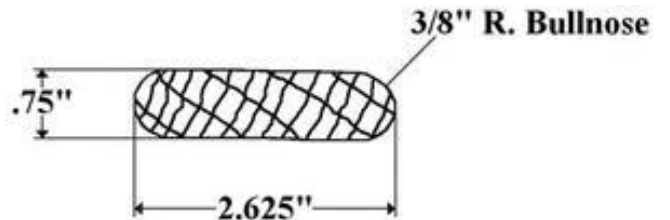

AS – Wooden Apitong Slat

*** Available in 10', 16', 26' & Per foot lengths ***